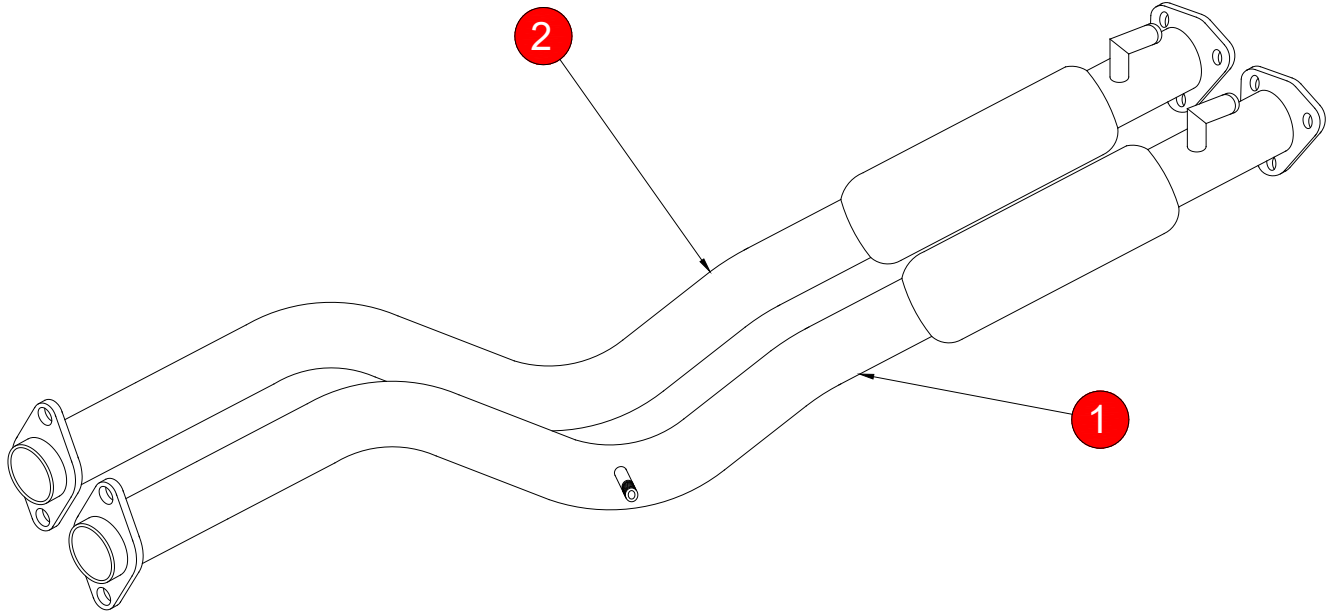

FITTING INSTRUCTIONS

[ ]

CAR	BMW M3 E46	PART NO.	SBMC050
YEAR	2001-2006	FIT KITS	124FK
NOTES	Where not supplied use original fittings. Requires a stage 2 ECU remap.	FEATURES	Pipe diameter:- 63.5mm/2.5"

NO.	PART NO.	DESCRIPTION	QTY
1	602BM/1	L/H Cat Replacment with Silencer	1
2	602BM/2	R/H Cat Replacment with Silencer	1
Fit Kit			
3	Z017.10055	M8x50mm Hex Head Bolt	4
4	Z017.10049	M8x30mm Hex Head Bolt	6
5	Z017.10063	M8 Nut	10